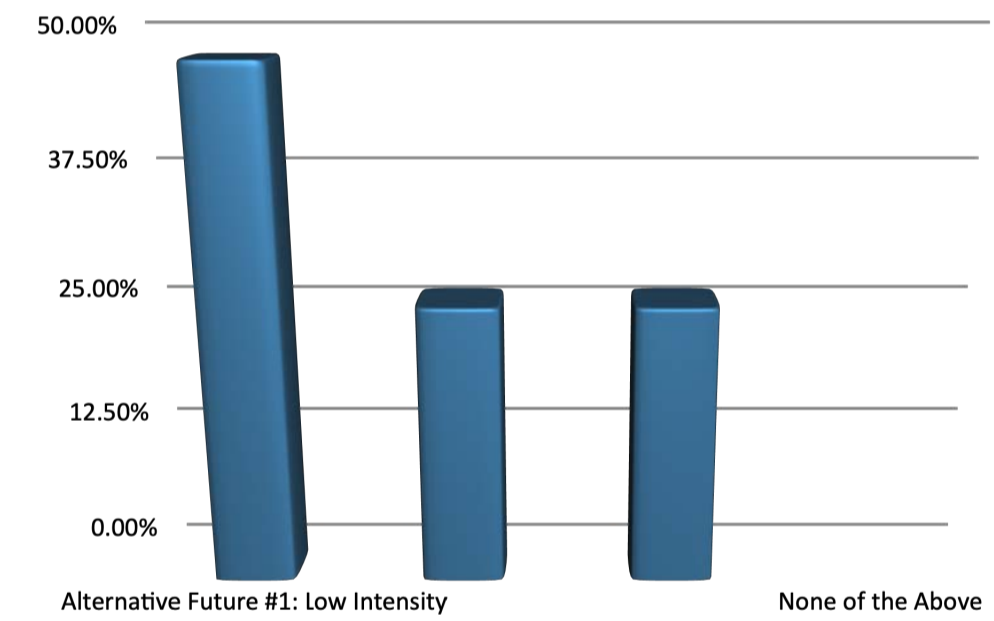

4. Which Alternative Future provides the best approach to Living? (Multiple Choice)

Responses		
	Percent	Count
Alternative Future #1: Low Intensity	47.62%	20
Alternative Future #2: Medium Intensity	26.19%	11
Alternative Future #3: High Intensity	26.19%	11
None of the Above	0.00%	0
Totals	100%	42