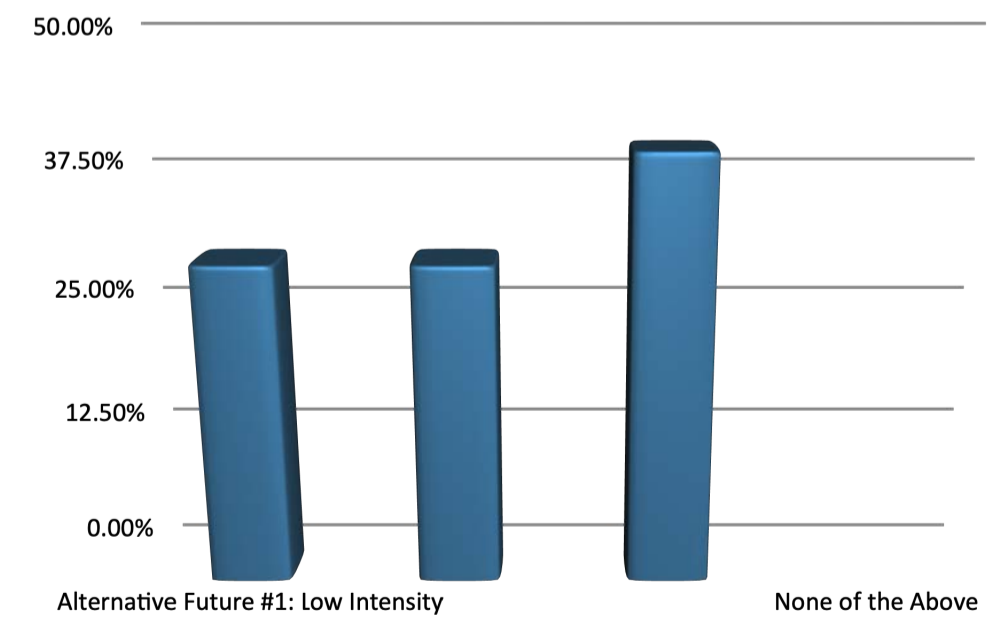

2. Which Alternative Future provides the best approach to Nature? (Multiple Choice)

Responses		
	Percent	Count
Alternative Future #1: Low Intensity	30.00%	12
Alternative Future #2: Medium Intensity	30.00%	12
Alternative Future #3: High Intensity	40.00%	16
None of the Above	0.00%	0
Totals	100%	40