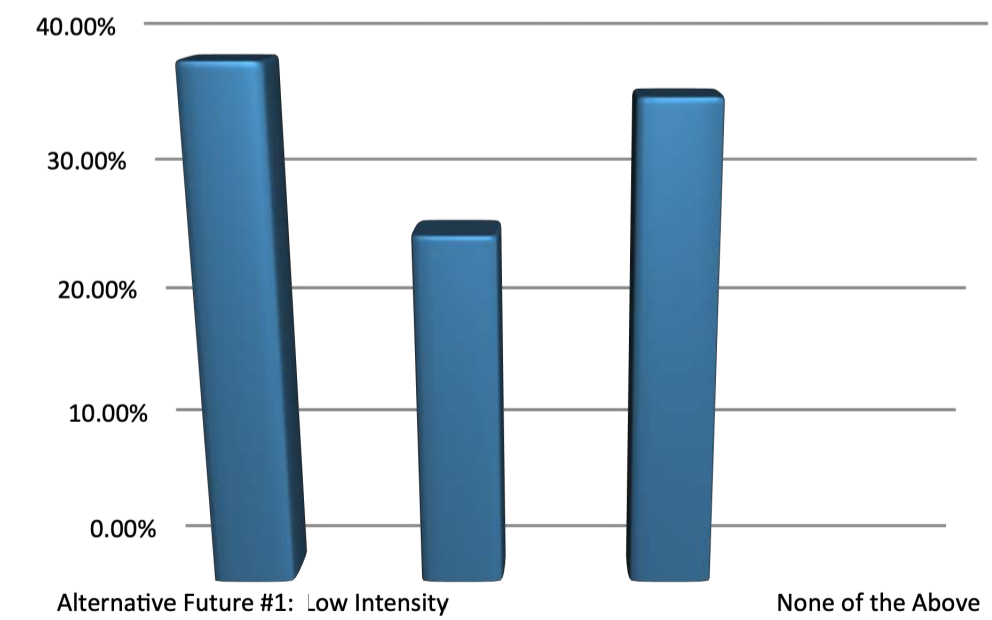

5. Which Alternative Future provides the best approach to Civic? (Multiple Choice)

Responses		
	Percent	Count
Alternative Future #1: Low Intensity	38.10%	16
Alternative Future #2: Medium Intensity	26.19%	11
Alternative Future #3: High Intensity	35.71%	15
None of the Above	0.00%	0
Totals	100%	42