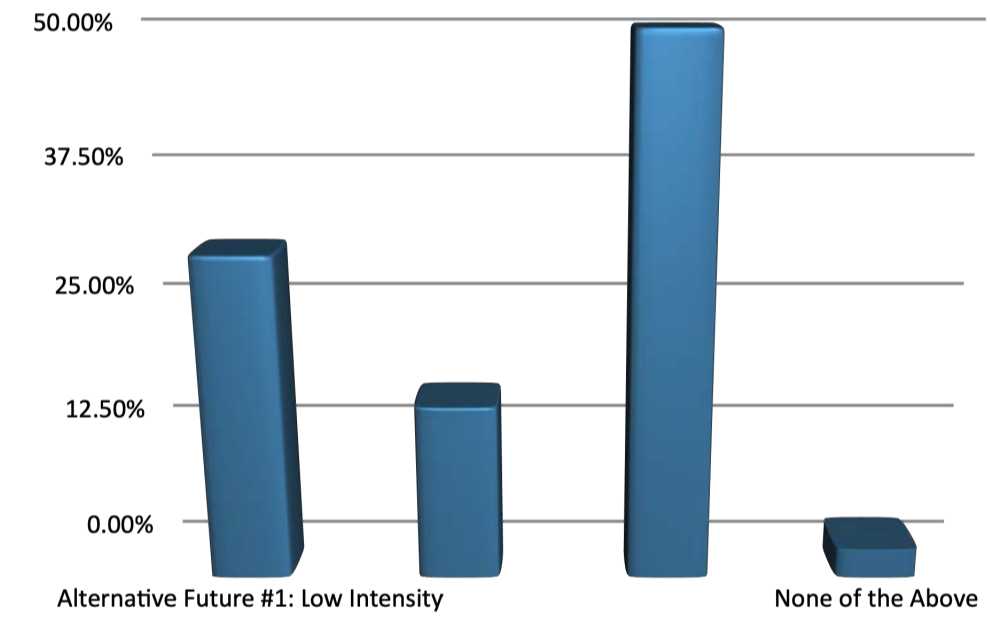

Session Name
 Current Session

Date Created
 5/12/2022 6:28:29 PM

Active Participants
 50

Total Participants
 50

Average Score
 0.00%

Questions
 7

Results by Question

1. Which Alternative Future provides the best approach to Mobility? (Multiple Choice)

Responses		
	Percent	Count
Alternative Future #1: Low Intensity	30.56%	11
Alternative Future #2: Medium Intensity	16.67%	6
Alternative Future #3: High Intensity	50.00%	
None of the Above	2.78%	1
Totals	100%	36